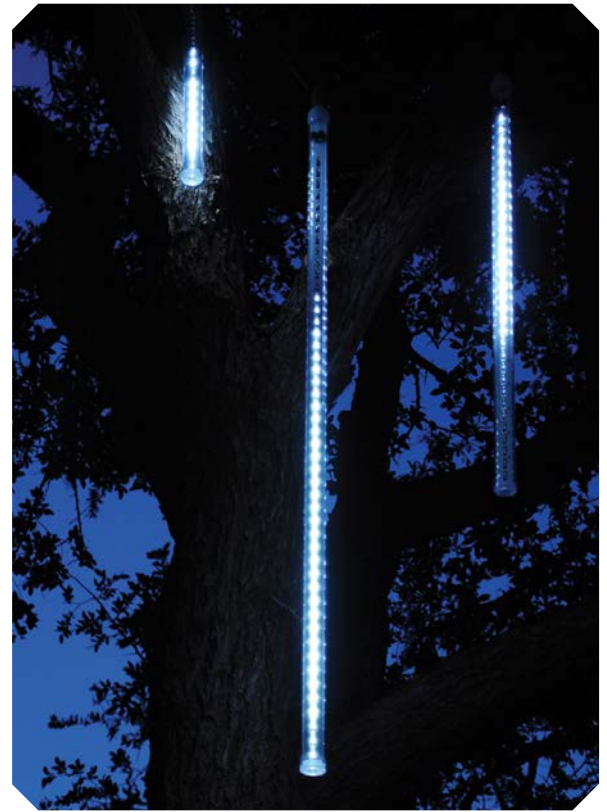

Snowfall Tubes

Our C7 LED Warm White Snowfall Tubes come in a case of 15. Each case has 5 each of 1', 2' and 3' tubes.

- 1' has 16 diodes
- 2' has 32 diodes
- 3' has 48 diodes

Our C9 LED Snowfall Tubes come in Warm White and Cool White. They come in a case of 15 with 5 each of 1', 2' and 3' tubes.

- 1' has 16 diodes
- 2' has 32 diodes
- 3' has 48 diodes

Item #	Description	Case Pack
C7LEDWWSFALL	C7 Snowfall Tubes Warm White	15 Tubes
C9LEDCWSFALL	C9 Snowfall Tubes Cool White	15 Tubes
C9LEDWWSFALL	C9 Snowfall Tubes Warm White	15 Tubes

Strobe Lights

Our Strobe Lights feature:

- Strobe Lighting Effect
- Less than 1 watt
- 130 volt
- Average bulb life: 60,000 hours
- Remain cool to the touch