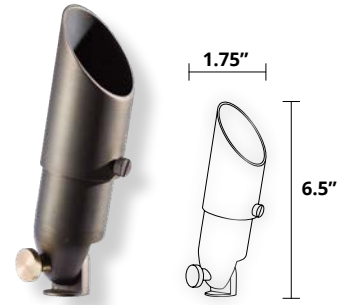

Mini Spot Light (MSPOT-WB)

Cast Brass MR11² Mini-Spot Light Sphere with Orbital Base, PVC Ground Stake with Brass Lock Ring