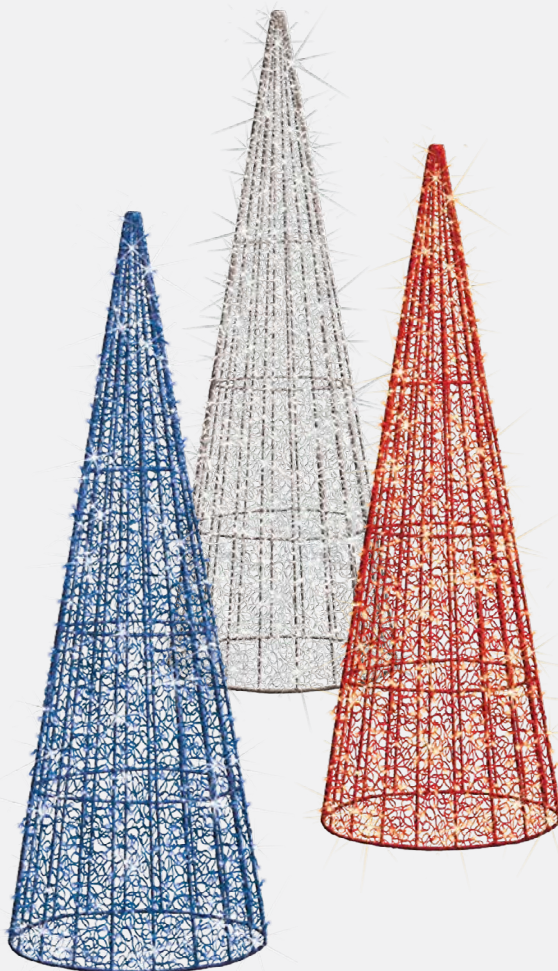

FDS-17570

H: 8.2'
W: 2.4'
Watts: 18