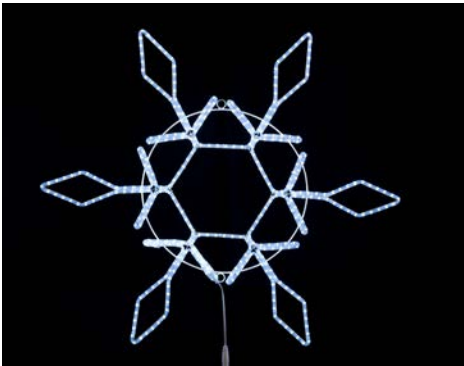

Snowflakes

A

B

C

D

E

F

G

	Item #	Description	Size Available
A	79-001-0XX	Snowflake	24", 36", 48"
B	79-002-0XX	Snowflake	36", 48", 60"
C	79-003-0XX	Snowflake	24", 36", 48"
D	79-004-0XX	Snowflake	28", 36", 48"
E	79-005-0XX	Snowflake	30", 38", 48"
F	79-006-0XX	Snowflake	30", 38", 48"
G	79-007-0XX	Snowflake	30", 38", 48"