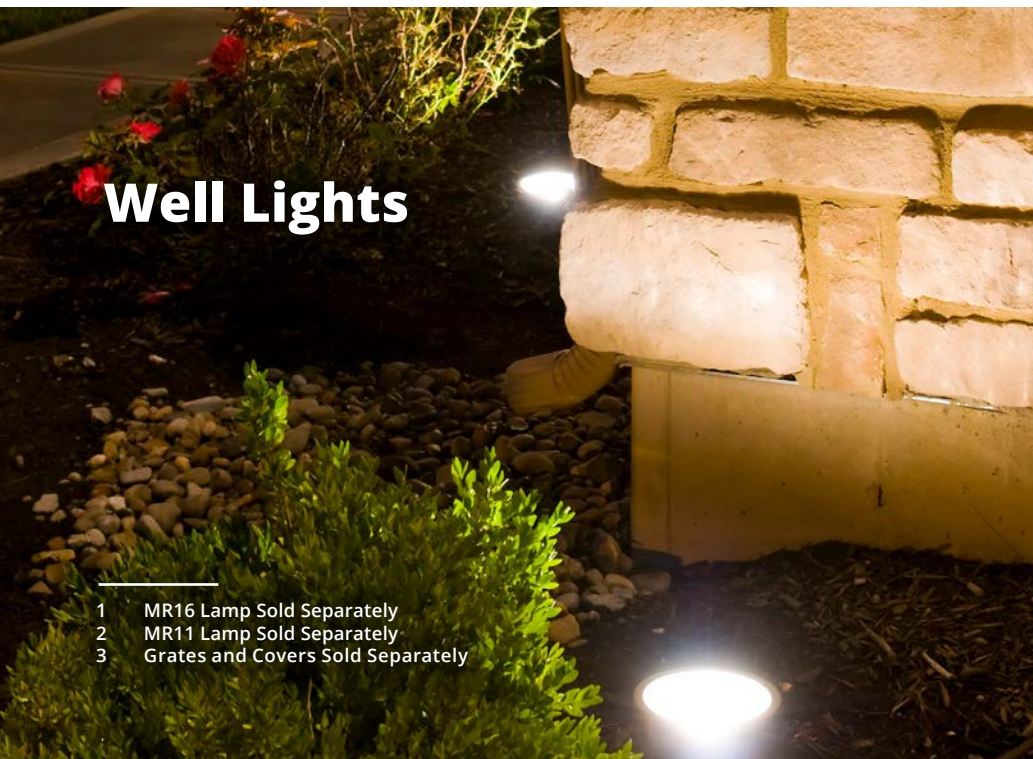

Well Lights

Inground LED Well Light

(WELL-NG)

Black ABS PAR36 Well Light³

LED Gimball Ring

1. 1 MR16 Lamp Sold Separately
2. 2 MR11 Lamp Sold Separately
3. 3 Grates and Covers Sold Separately