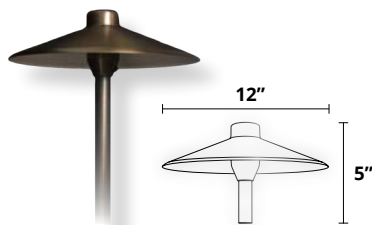

12" Area Light Hat

Weathered Brass (12AREA-HAT)
(Bi-Pin Lamp & 12", 18", 24", 36"
Stems Sold Separately)