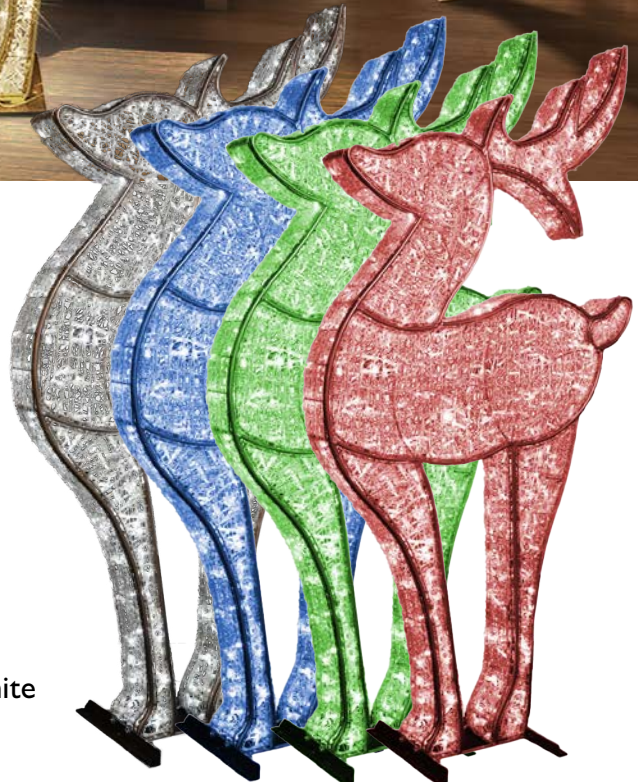

Available in Cool White