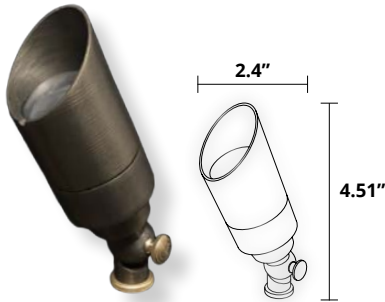

Weather Brass Spot With Adjustable Shroud (SPOT-GL)

Weathered Brass MR16¹ Spot with Adjustable Shroud PVC Ground Stake with Brass Lock Ring