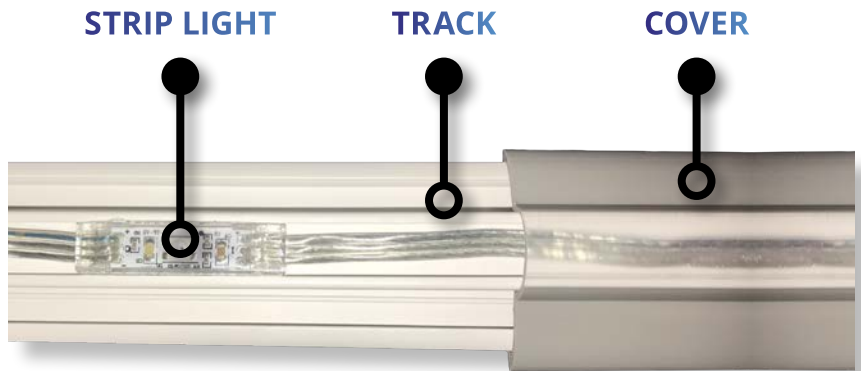

WHAT ARE PERMALITES?

Permalites® 365 are the best way to celebrate your special occasions by creating any color pattern you want! Whether you're celebrating America's Independence or Santa's return for

Christmas, the possibilities are endless! Permalites® 365 offers the opportunity to promote your business by attracting customers with your unique lighting patterns!

PATENTED TRACK SYSTEM

Permalites® patented track system protects components and hides them from view during the day. The crown molding style cover is available in several colors that allow this to blend in with the installation surface.

TRACK COLORS

COVERS/LIDS