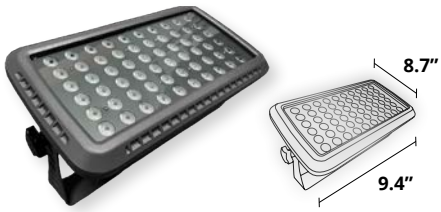

Wall Washers

As the name suggests, these high lumen output fixtures are used for highlighting commercial building walls, accenting architectural elements and more. RGB options allow you to assign any color combination to create the perfect theme.