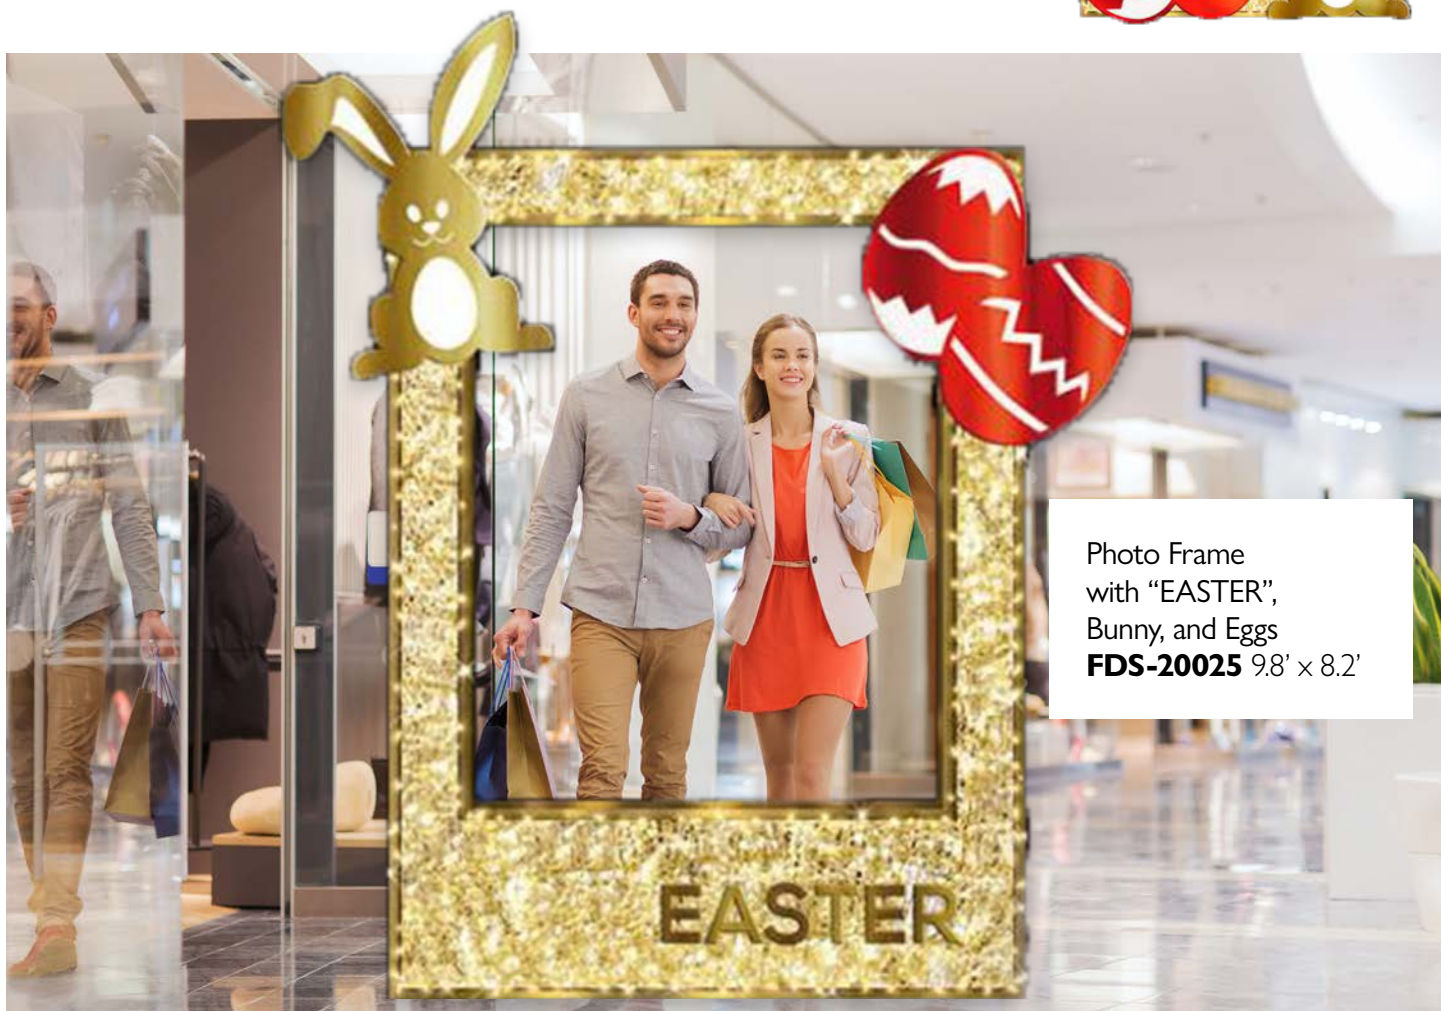

Grey Easter Bunny with Apron
Holding Easter Egg Basket
FDS-20042 6.6' x 3.3' x 3.3'

Unique Easter Photo Ops

Photo Frame with Bunny and Easter Eggs
FDS-20024 5.9' x 5.6'

Photo Frame with "EASTER",
 Bunny, and Eggs
FDS-20025 9.8' x 8.2'