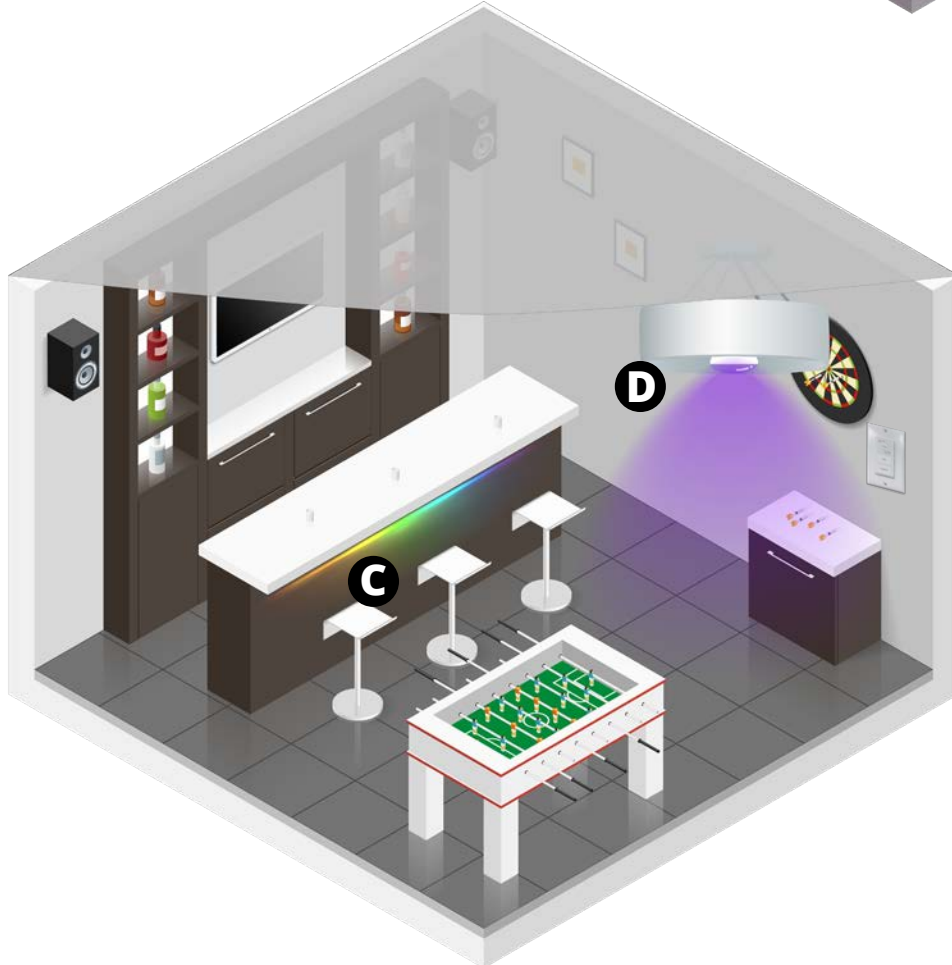

Interior Lighting

Remote Switch **A**

Control lights from the wall or pull the remote out to keep it next to you.

Lamp Lighting **B**

A19 Globe Light

Great for table lamps, floor lamps, and more!

Strip Lighting **C**

Strip lights can be mounted under cabinets, shelves, countertops, or other applications.

Flood Lighting **D**

BR30

Indoor BR30. Great for ceiling lights. Outdoor BR30 is also available.