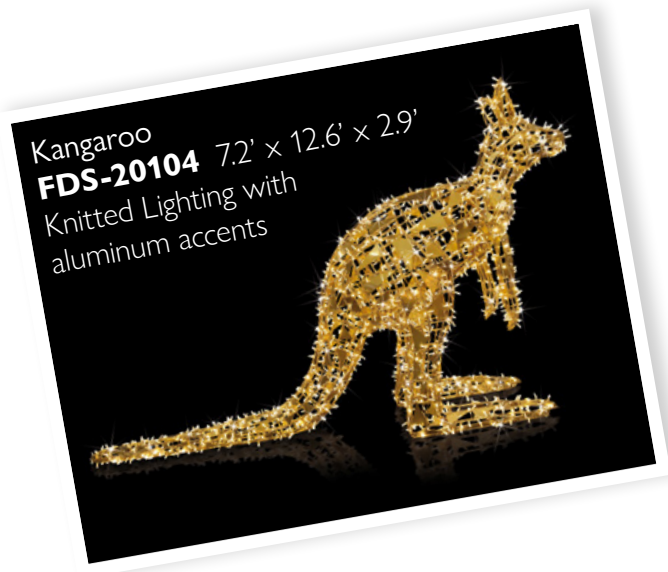

Golden Giraffe
FDS-20103 17' x 10.2' x 3.1'
FDS-20102 13' x 7.8' x 2.3'
FDS-20101 9.9' x 6' x 1.8'
These life size giraffes are a great
addition to any animal display.

Kangaroo
FDS-20104 7.2' x 12.6' x 2.9'
Knitted Lighting with
aluminum accents