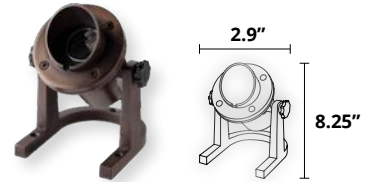

Cast Brass Water Light
(UWLIGHT-CB, UWLIGHT-CB30)
MR16 Underwater Light 30' Lead