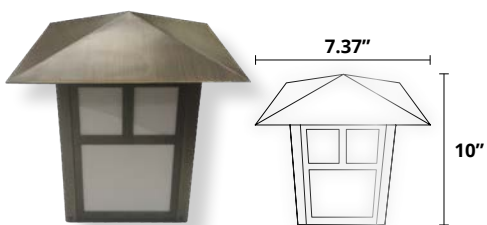

Post & Hanging Fixtures

Used for lighting patios, decks, or other smaller areas. Post lights mount on deck or posts, providing 360 lighting. Hanging lights mount on ceilings & provide downlighting for patios, decks, and other landscape areas.

Aged Brass Post Light

WITH FROSTED LENS (POST-100)

Bi-Pin/MR16 Lamp
(MR16 Lamp Sold Separately)