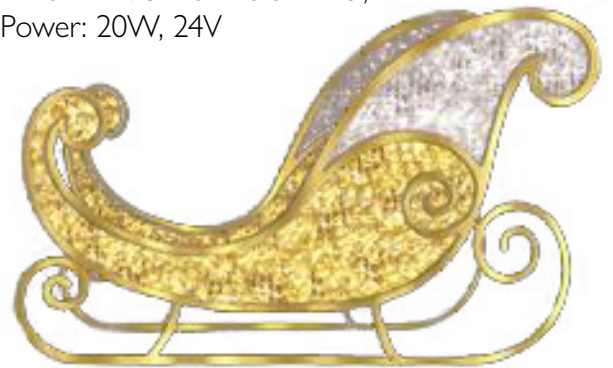

Santa Sleighs

Explore our beautiful selection of sleighs. Each with unique characteristics and colors to fit your vision and style!

3D Sleigh
FDS-21178 4.8' x 6.6' x 2.5',
Power: 20W, 24V