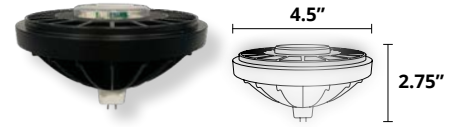

Smart RGBW LED MR16
SMALL
(DS-RGBMR16SMSW-A)
Bluetooth Compatible

Smart RGBW LED MR16
LARGE
(DS-RGBMR16LG-A)
Bluetooth Compatible

Smart RGBW LED PAR36
OUTDOOR USE
(DS-RGBPAR36-A)
Bluetooth Compatible

Wall Washers