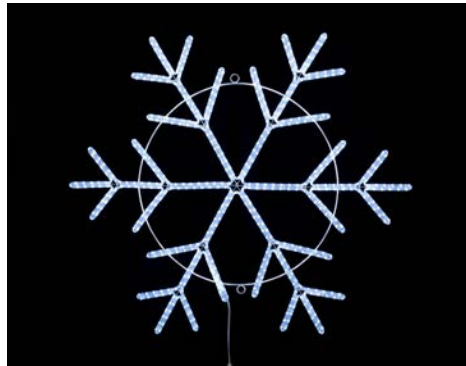

Snowflakes

A

B

C

D

E

F

G

	Item #	Description	Size Available
A	79-001-0XX	Snowflake	24", 36", 48"
B	79-002-0XX	Snowflake	36", 48", 60"
C	79-003-0XX	Snowflake	24", 36", 48"
D	79-004-0XX	Snowflake	28", 36", 48"
E	79-005-0XX	Snowflake	30", 38", 48"
F	79-006-0XX	Snowflake	30", 38", 48"
G	79-007-0XX	Snowflake	30", 38", 48"