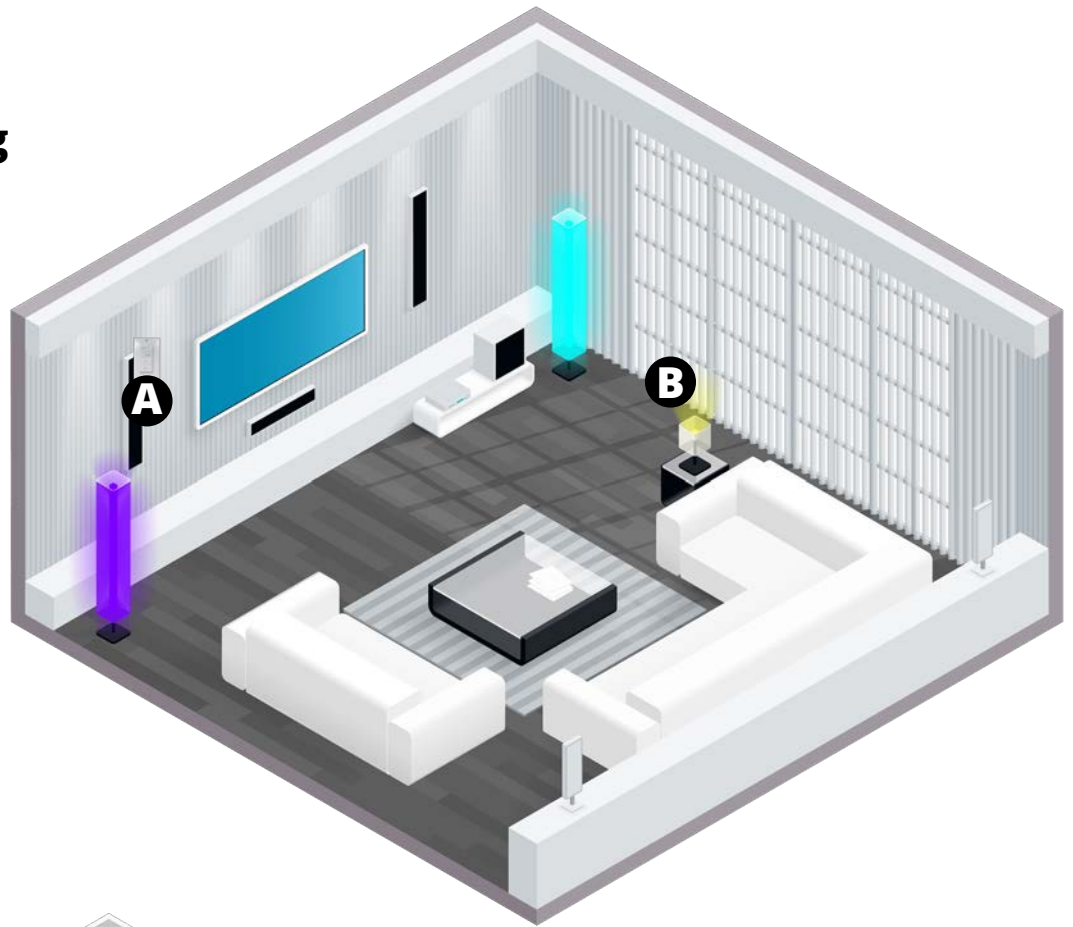

Interior Lighting

Remote Switch **A**

Control lights from the wall or pull the remote out to keep it next to you.

Lamp Lighting **B**

A19 Globe Light

Great for table lamps, floor lamps, and more!

Strip Lighting **C**

Strip lights can be mounted under cabinets, shelves, countertops, or other applications.

Flood Lighting **D**

BR30

Indoor BR30. Great for ceiling lights. Outdoor BR30 is also available.