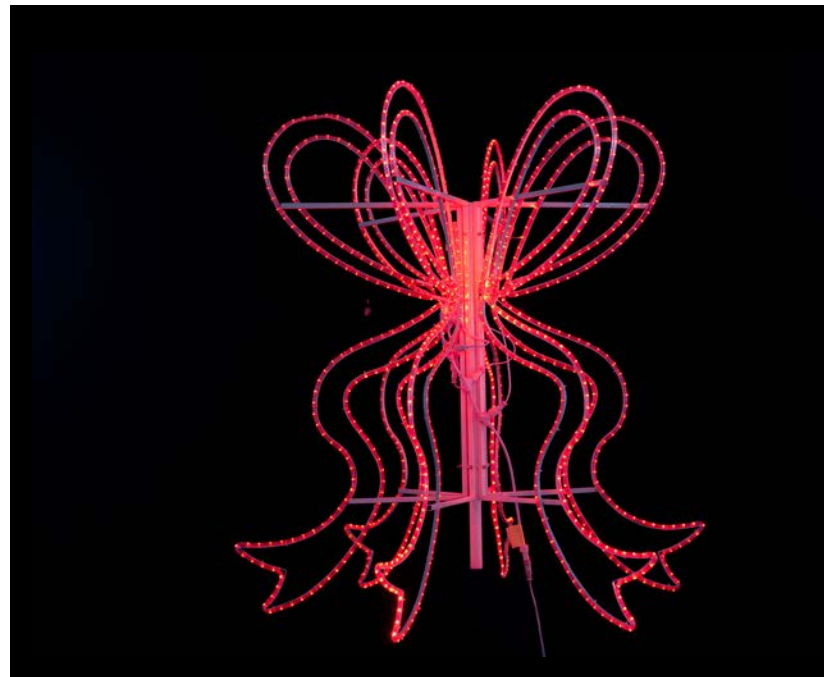

Tree Toppers

Item #	Description	Size
79-012-048	Star Tree Topper	48"
79-011-048	Starburst Tree Topper	48"
79-010-048	Bethlehem Star Tree Topper	48"
REDRIBBONTT-4	Red Ribbon Tree Topper	48"