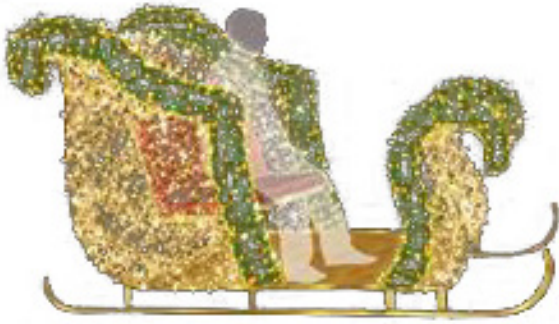

FDS-21131.RE 18' x 7.5' x 7.5',

Power: 208W, 24V

3D Christmas Book Photo Op

FDS-21150 9.8' x 9.8' x 9.4',

Power: 252W, 24V

3D Vintage Car

FDS-21128 5.9' x 10.8' x 5.9',

Power: 80W, 24V