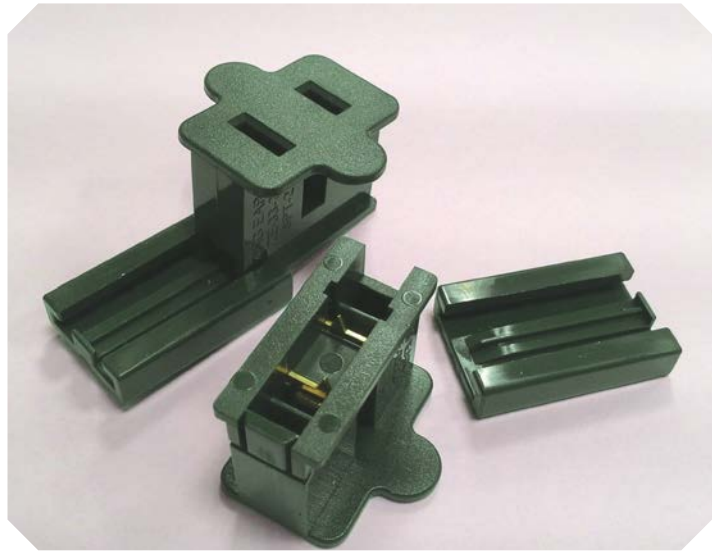

LED C7/C9 Replacement Bulbs

Our Legacy C7 bulbs feature 3 diodes. Legacy C9 bulb have 5 diodes in a star pattern in the bulb's base and dome-sealed. Our SMD C7 bulbs have 2 larger, brighter diodes and the SMD C9 bulbs have 3 larger, brighter diodes and both are dome-sealed as well. Most of the industry will feature unsealed 3-diode bulbs, or they will stack up to 5 diodes, which leads to poor light distribution within the bulb, while allowing moisture to penetrate the inner workings of the bulb. In addition, bulbs are self-ballasted or ballast-adapted—compared to the industry standard of being non-ballasted. Similar to our rectified mini light sets, this step will stabilize the "flicker" effect generated by non-ballasted bulbs.

Item #	Description	Case Pack
EXT-GASKET	Extension Cord Gaskets	100

* White cords available

Adapters

Zip Dual Male SPT1/SPT2 (covers included)

Zip Dual Female SPT1/SPT2 (covers included)

Large 3-Way Splitter

3-Way Splitter

Wire

Item #	Description	Case Pack
18CABLE-1-GRN-250	18/2 SPT1 Wire Green 250ft	1
18CABLE-1-GRN-500	18/2 SPT1 Wire Green 500ft	1
WIRE1000-1-GRN	SPT1 18 GA Green Wire, 1000 ft	1
ZIPFS1DUALGRN250	Zip Dual Female SPT1	250
ZIPFS2DUAL250	Zip Dual Female SPT2	250
ZIPMS1DUALGRN250	Zip Dual Male SPT1	250
ZIPMS2DUAL250	Zip Dual Male SPT2	250
3WAYGRNLG100	Large 3-Way Splitter	100
3WAYGRN100	3-Way Splitter	100
3WAYGRN50	3-Way Splitter	50
3WAYGRDGRN	Grounded 3-Way Outlet	12