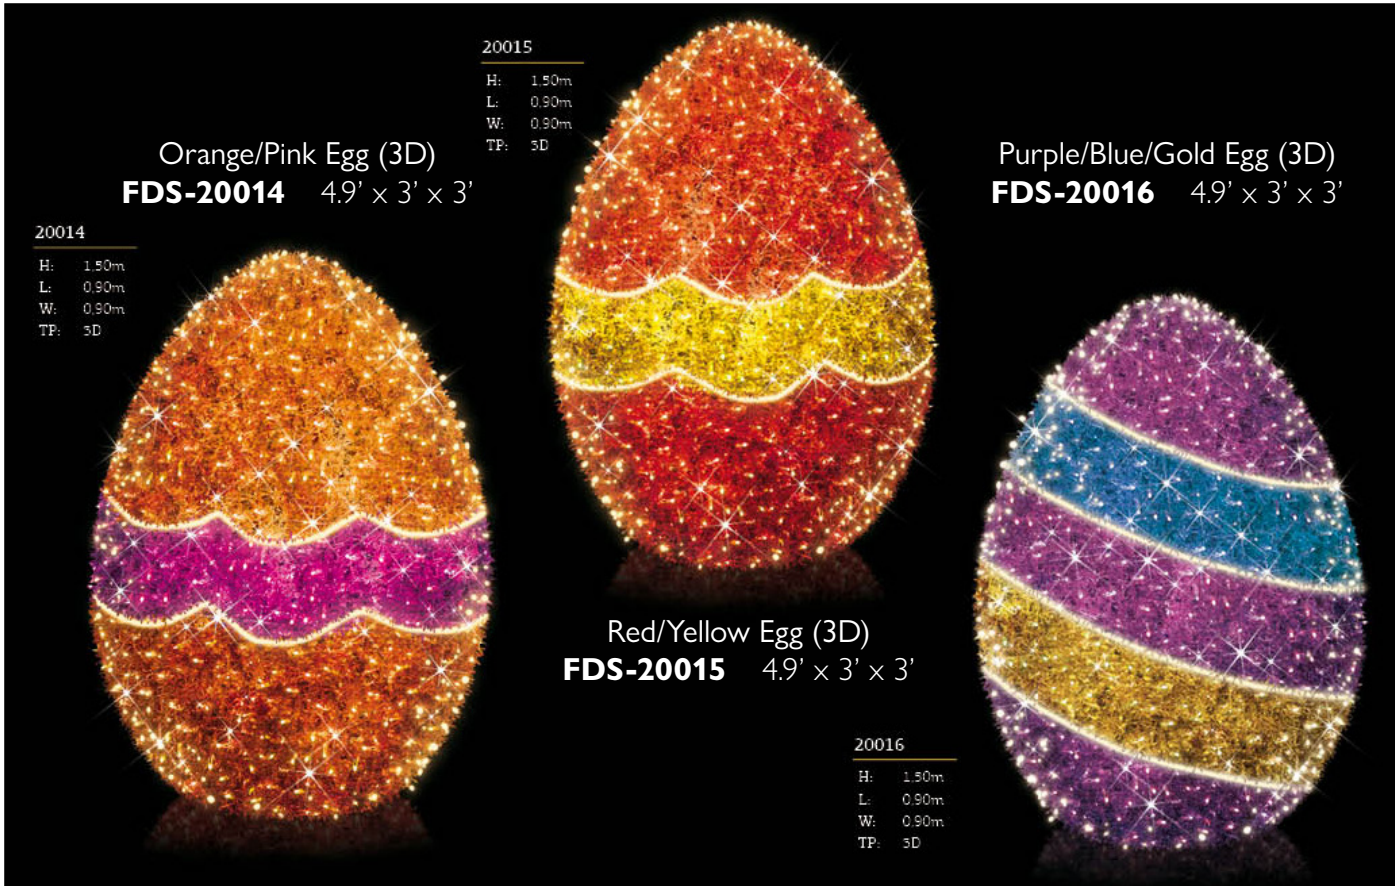

Chick with Umbrella (3D)

FDS-20023 6.6' x 6.4' x 5'

Bow/bow tie are custom options. Specify color.

Bunny with Basket (3D)

FDS-20042 6.6' x 3.3' x 3.3'

Bow/bow tie are custom options. Specify color.

Bunny Driving Easter
Egg Truck
FDS-20036 5.9' x 8.5', x 2'