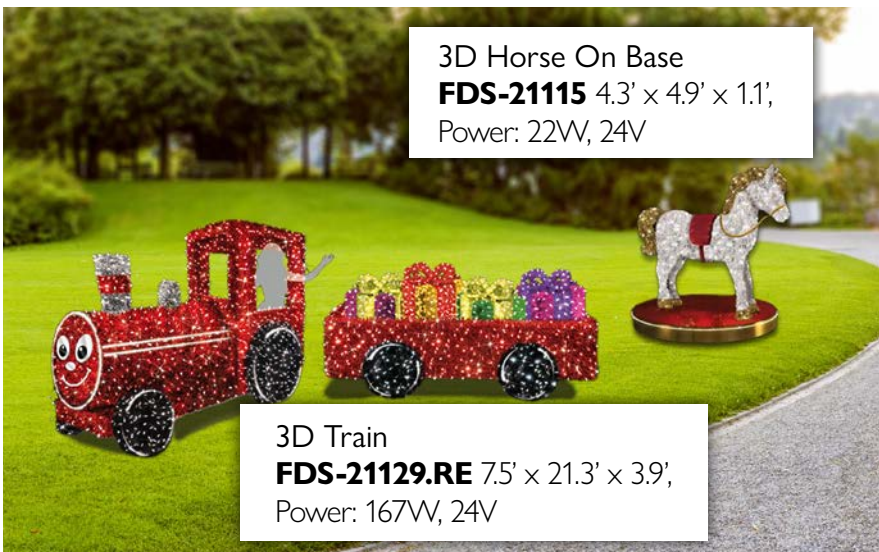

3D Horse On Base
FDS-21115 4.3' x 4.9' x 1.1',
Power: 22W, 24V

3D Train
FDS-21129.RE 7.5' x 21.3' x 3.9',
Power: 167W, 24V