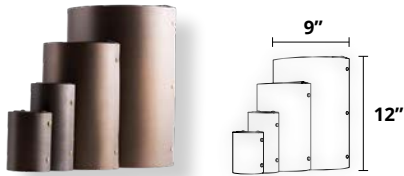

4/6/9/12" Wall Sconce
(SCN-4, SCN-6, SCN-9, SCN-12)
Weathered Brass
Dual Sockets on 6", 9", & 12"
(Bi-Pin Lamp Sold Separately)