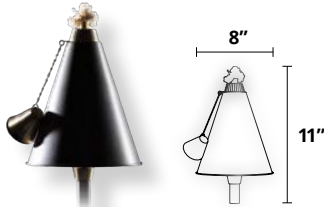

Tiki Torch Hat
(TIKI-CB, TIKI-CB-STEM)
Weathered & Natural Brass
Also Functions as an Oil Lamp
(60" Stem & Bi-Pin Sold Separately)