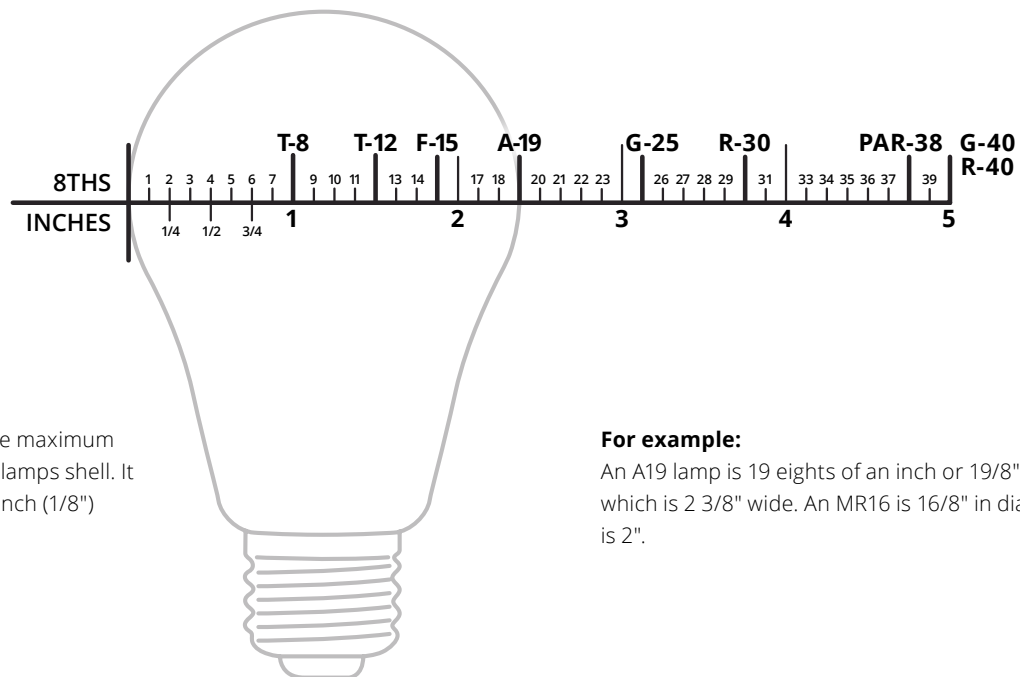

Sizes

Lamp size is determined by the maximum overall diameter (MOD) of the lamps shell. It is represented in eighths of an inch (1/8")

For example:

An A19 lamp is 19 eighths of an inch or 19/8" in diameter, which is 2 3/8" wide. An MR16 is 16/8" in diameter which is 2".