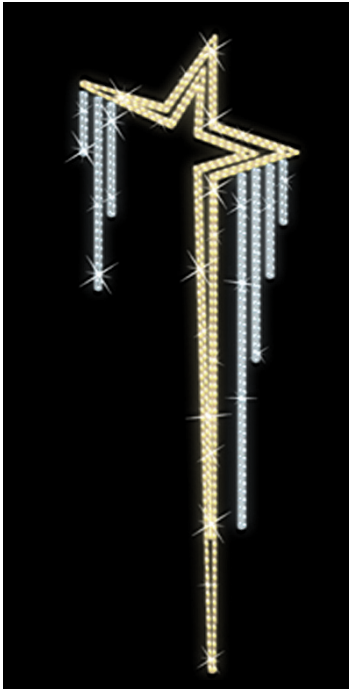

MANY MORE CROSS STREET DESIGNS AVAILABLE

Christmas Tree with Stars
Cross Street
FDS-17096.A2

H: 3.8'
W: 13.8'
Watts: 176

Christmas Tree with Star
Pole Mount
FDS-17097.B2

H: 6'
W: 3.6'
Watts: 59

Dripping Star
Pole Mount