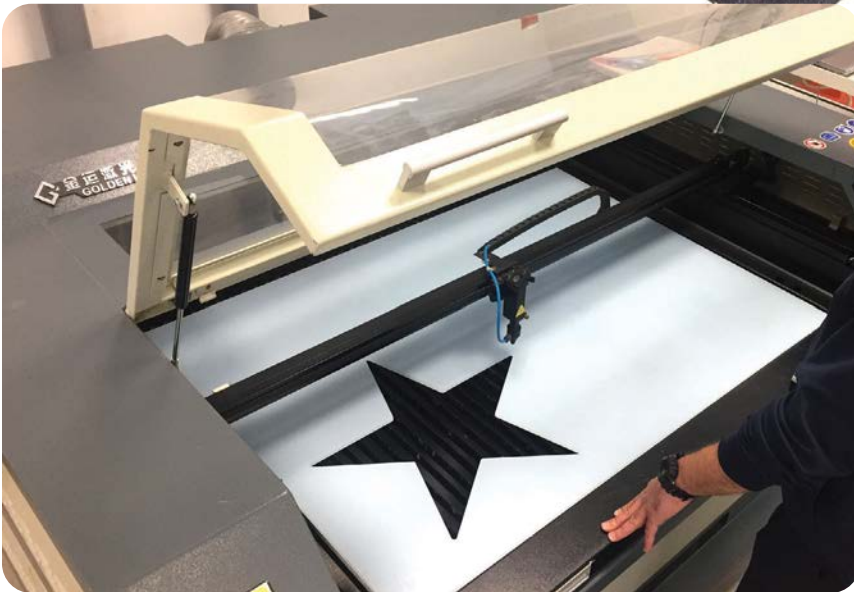

Production Facility in Greece

With facilities to build and test in-house, the development process of a project is quick and efficient. You get a product that is more reliable and delivers what is promised.

Production Facilities in Bulgaria

Materials and Technology Put FDS at the Top

FDS has the latest and most advanced industrial machinery, allowing them to replace third-party suppliers while maintaining and ever improving efficiency in the production.

Robotic Powder Coating

Many color choices available

Laser Cutters for Plexiglass and Metal

Their high power, precision machines and software can quickly convert a design into a precision laser cut product.