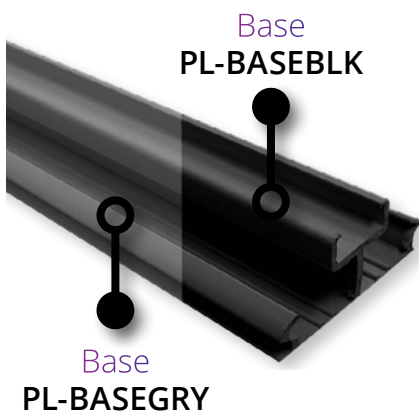

TRACK COLORS