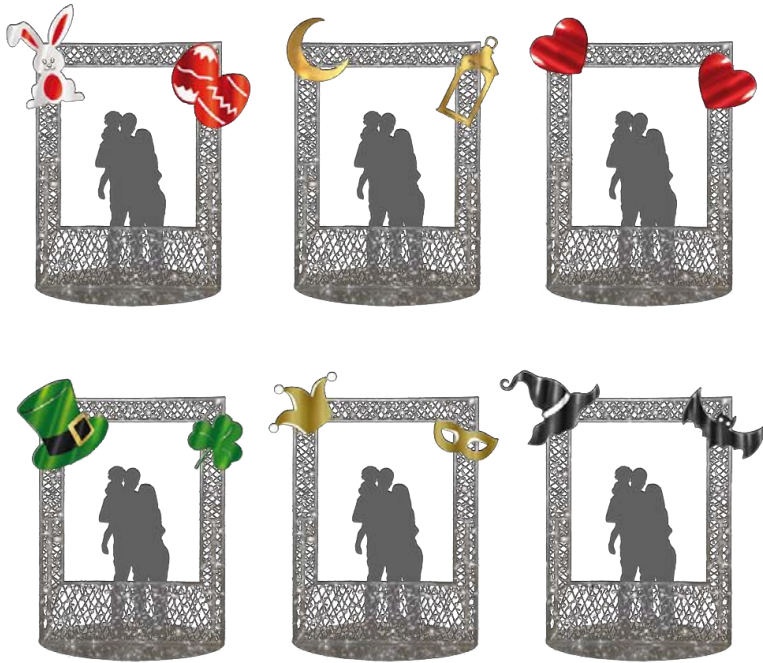

FDS-18165

7.2' x 21.3' x 3.8'

Silver Holiday Photo Frame with 7 Holidays
FDSS-20125-ALL-SLV

2D Silver Frame
 Photo Op
FDSS-20125-SLV

2D Silver Frame
 Photo Op
FDSS-18127-SLV

Photo Frame with Santa Hat & Package
FDSS-20125 8.5' x 6.6'