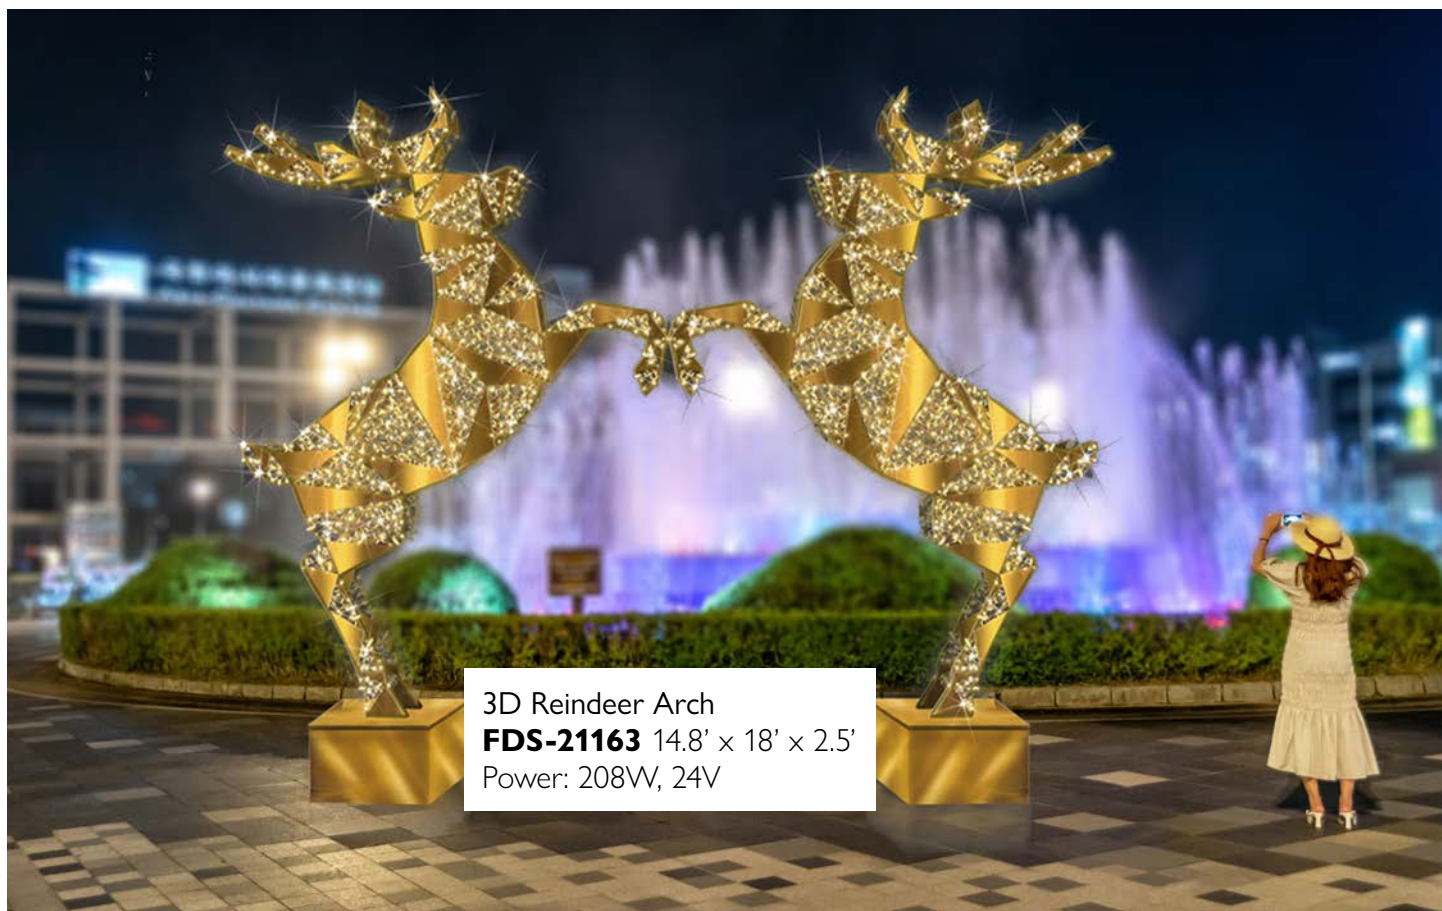

3D Standing Deer
FDS-18146
8.5' x 4.9' x 1.6',
Power: 36W, 24V

3D Stepping Deer
FDS-18144
8.5' x 4.9' x 1.6',
Power: 36W, 24V