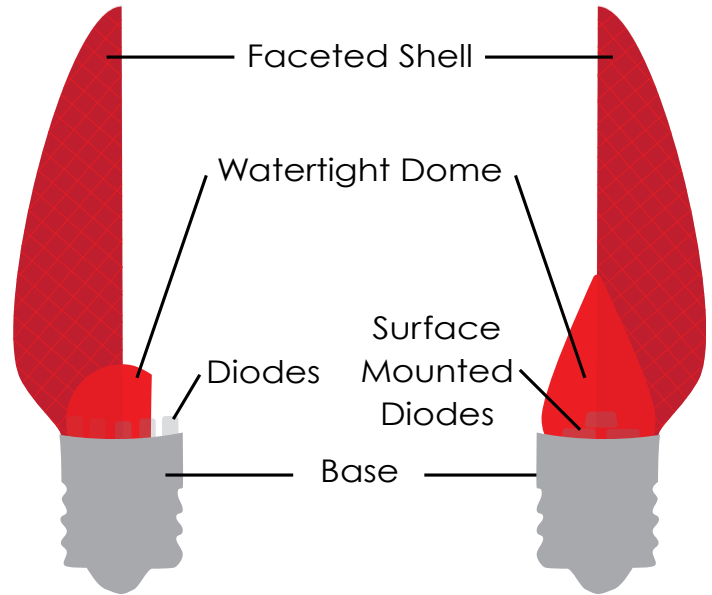

C9 Legacy Item #	C9 SMD Item #	Color	Case Pack
C9LEDAM100	C9LEDSMDAM100	Amber	100
C9LEDAM500	C9LEDSMDAM500	Amber	500
C9LEDBL100	C9LEDSMDBL100	Blue	100
C9LEDBL500	C9LEDSMDBL500	Blue	500
C9LEDCW100	C9LEDSMDCW100	Cool White	100
C9LEDCW500	C9LEDSMDCW500	Cool White	500
C9LEDGRN100	C9LEDSMDGRN100	Green	100
C9LEDGRN500	C9LEDSMDGRN500	Green	500
C9LEDPK100	C9LEDSMDPK100	Pink	100
C9LEDPK500	C9LEDSMDPK500	Pink	500
C9LEDPU100	C9LEDSMDPU100	Purple	100
C9LEDPU500	C9LEDSMDPU500	Purple	500
C9LEDRD100	C9LEDSMDRD100	Red	100
C9LEDRD500	C9LEDSMDRD500	Red	500
C9LEDWW100	C9LEDSMDWW100	Warm White	100
C9LEDWW500	C9LEDSMDWW500	Warm White	500
C9LEDYL100	C9LEDSMDYL100	Yellow	100
C9LEDYL500	C9LEDSMDYL500	Yellow	500

C9 Ceramic