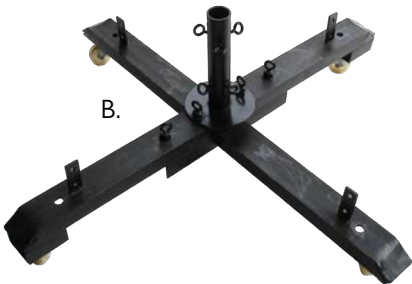

Tree Stands and Platforms

A.

B.

D.

C.

E.

	Item #	Description	Size	Tree Size
A	55-1000	Antique Gold Tree Pot	17" x 20.5"	up to 8'
B	56-S27-RU	Rolling Tree Stand	27"	7.5' to 8'
C	56-S30-RU	Rolling Tree Stand	30"	9' to 10'
D	56-S34-RU	Rolling Tree Stand	34"	12' to 14'
E	56-S27-N	Wooden Tree Stand	27"	7.5' to 8'