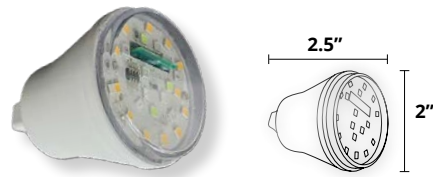

Smart RGBW LED MR16
SMALL
(DS-RGBMR16SMSW-A)
Bluetooth Compatible

Smart RGBW LED MR16
LARGE
(DS-RGBMR16LG-A)
Bluetooth Compatible

Smart RGBW LED PAR36
OUTDOOR USE
(DS-RGBPAR36-A)
Bluetooth Compatible

Wall Washers