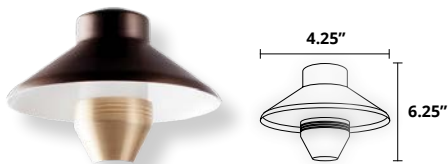

Path Lights

These fixtures are great for lighting up pathways, sidewalks, and gardens. They offer safety lighting, compliment gardens, patios, and more.

6" Brass Path/Area Hat
(D6PTH-HAT)

Weathered Brass Bi-Pin⁵ Path Hat
Variable Mounting Stems⁶ Available