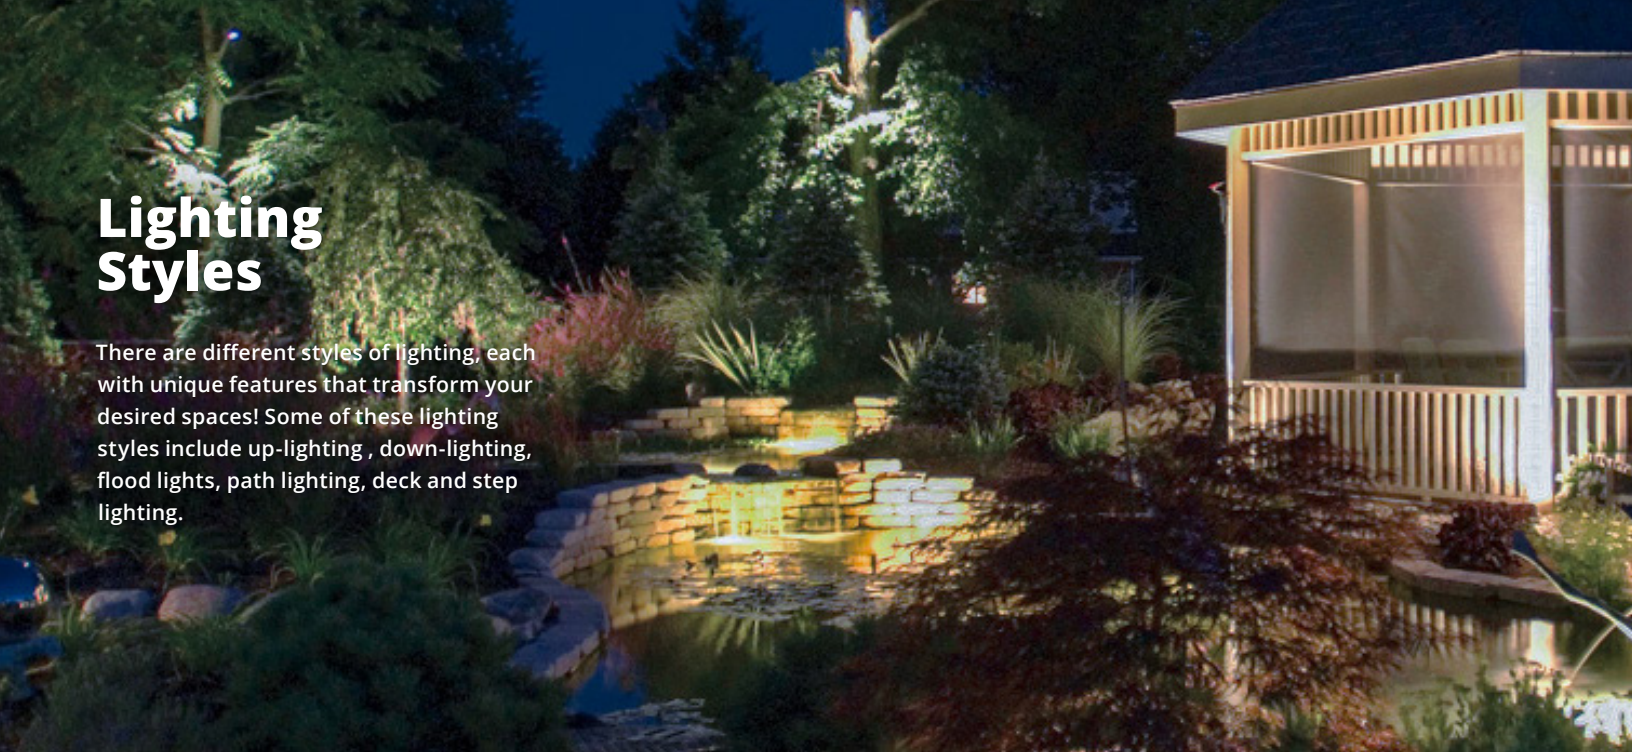

Lighting Styles

There are different styles of lighting, each with unique features that transform your desired spaces! Some of these lighting styles include up-lighting, down-lighting, flood lights, path lighting, deck and step lighting.