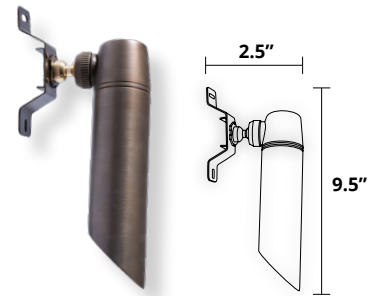

Cast Brass Tree Down Spot (TRSPOT-CB)

MR16¹ Down Spot, Tree Mounting Bracket with Orbital Base