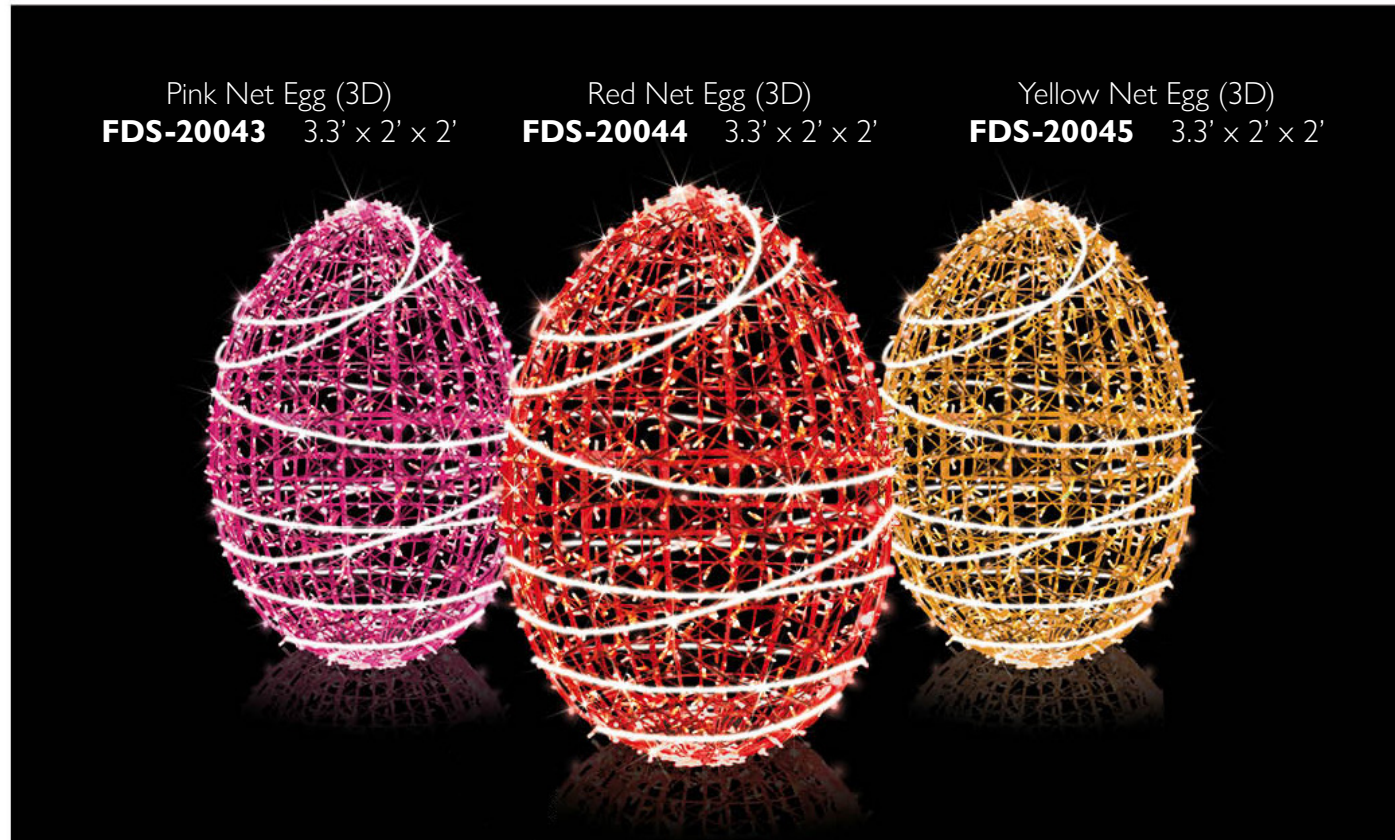

Chick with Umbrella (3D)

FDS-20023 6.6' x 6.4' x 5'

Bow/bow tie are custom options. Specify color.

Bunny with Basket (3D)

FDS-20042 6.6' x 3.3' x 3.3'

Bow/bow tie are custom options. Specify color.

Bunny Driving Easter
Egg Truck
FDS-20036 5.9' x 8.5', x 2'