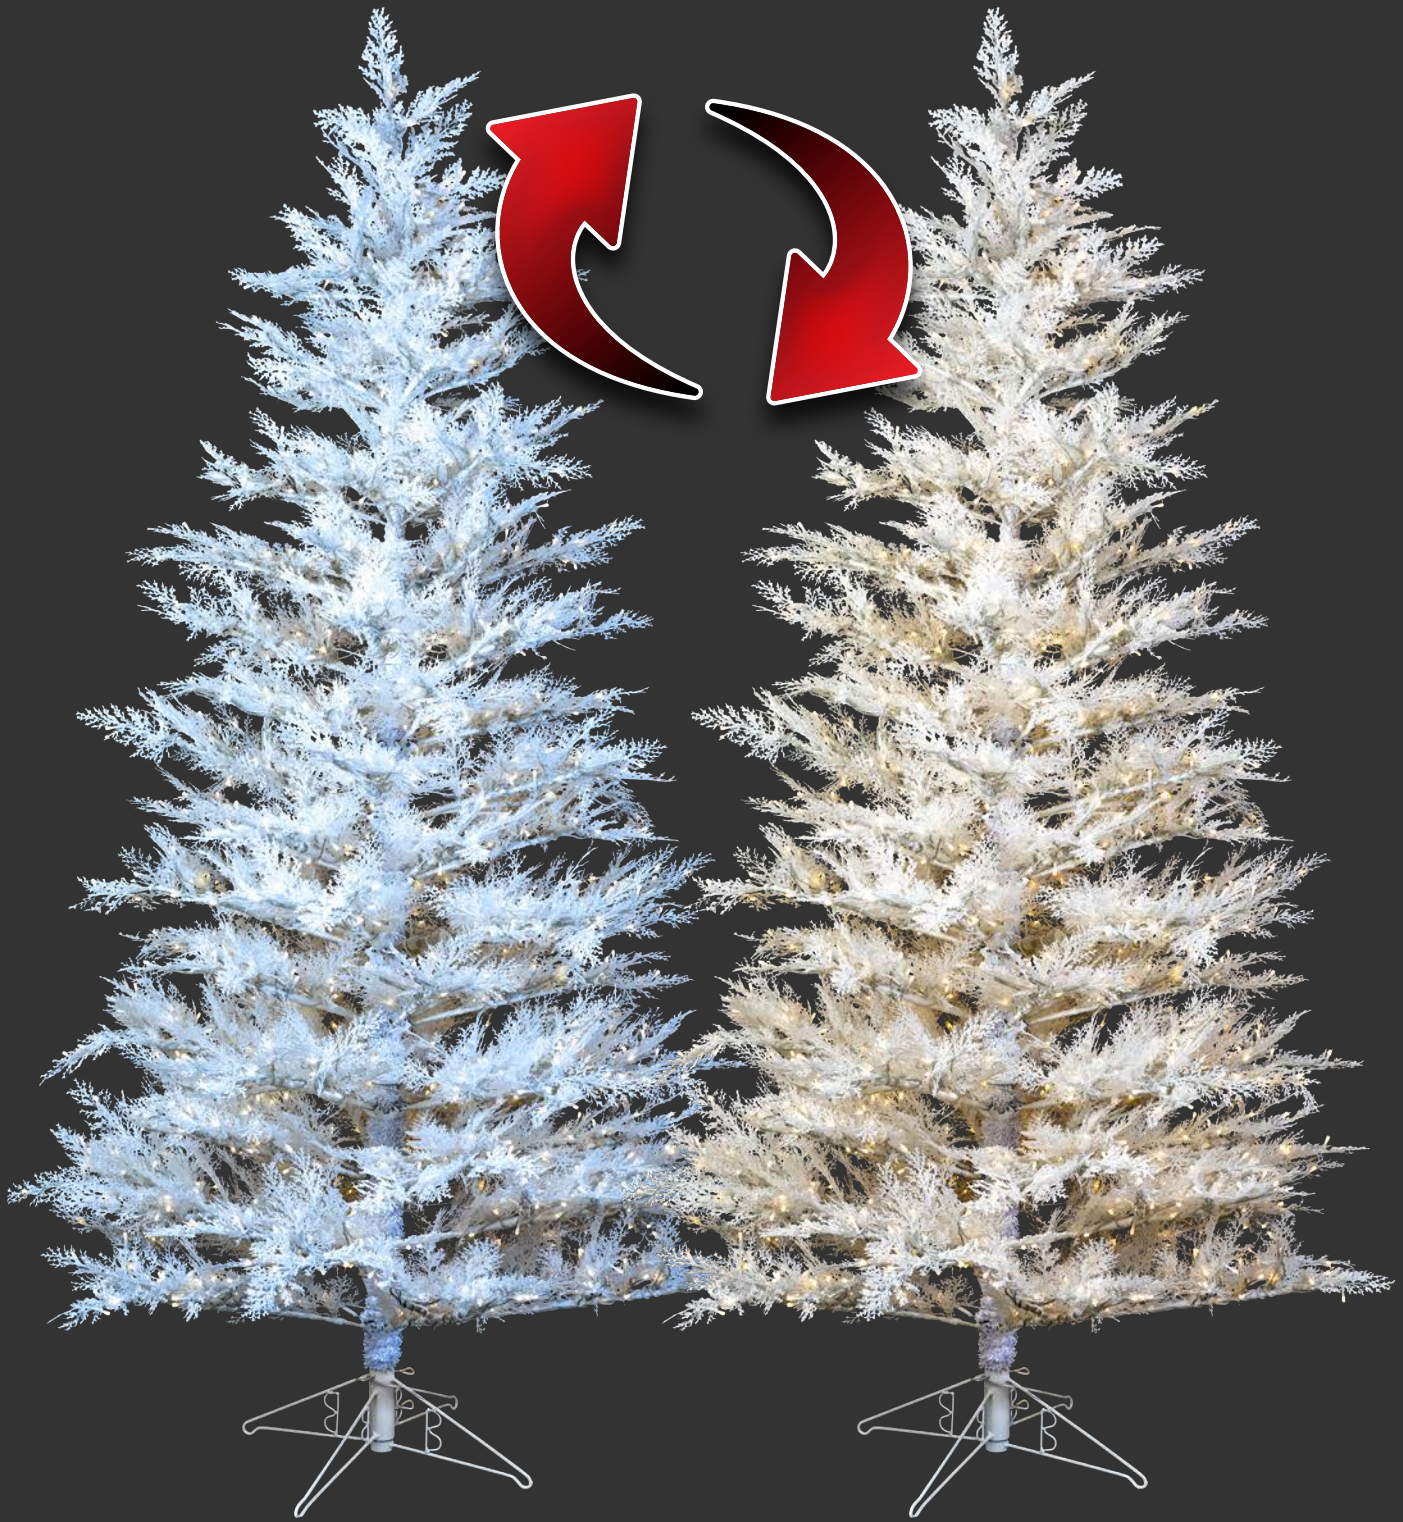

Ice Cedar Color Changing Trees

Available in Slim

This color changing tree can switch from a cool glow to a traditional warm glow with just a simple switch! Change your theme, change your mind, change your light!

Cool White
LED

Glow WW LED

Item #	Size	Description
81-381-070-WWCW	7'	Ice Cedar Color Change Warm White to Cool White
81-381-075-WWCW	7.5'	Ice Cedar Color Change Warm White to Cool White
81-381-090-WWCW	9'	Ice Cedar Color Change Warm White to Cool White