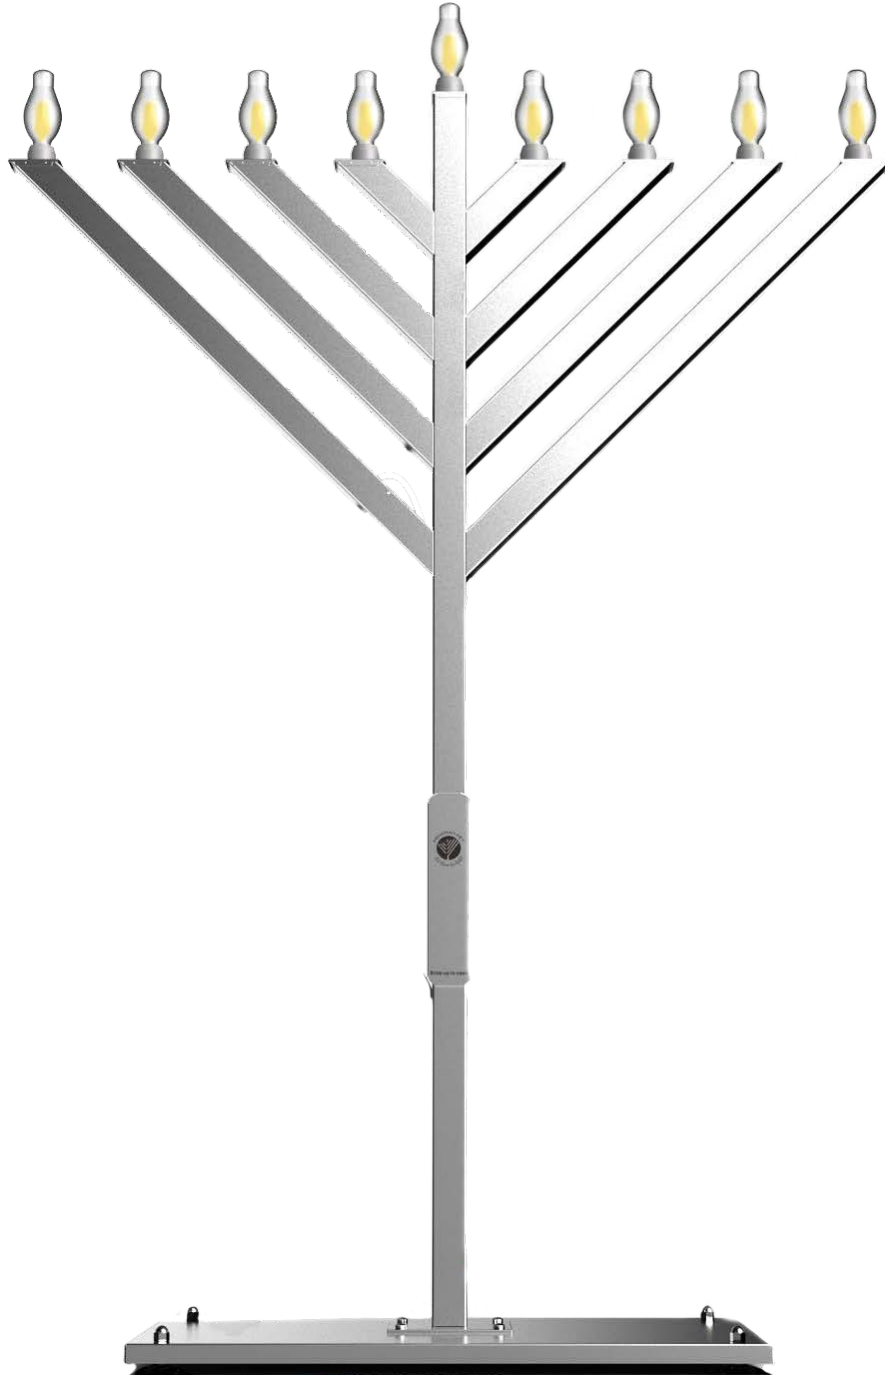

MENORAHS

These simple, yet elegant, Menorahs are perfect for indoor or outdoor use. Each Menorah comes with:

- 9 Chimney LED bulbs
- Is constructed of aluminum with a silver finish
- Choice of an indoor or outdoor base
- Canvas carrying and storage case
- Automatic lighting PCB Board, just set it and forget it and it will light a new light every 24 hours
- 1.5', 2', 3', 6', 9' and 12' available.