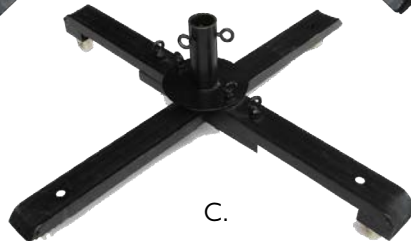

Tree Stands and Platforms

A.

B.

D.

C.

E.

	Item #	Description	Size	Tree Size
A	55-1000	Antique Gold Tree Pot	17" x 20.5"	up to 8'
B	56-S27-RU	Rolling Tree Stand	27"	7.5' to 8'
C	56-S30-RU	Rolling Tree Stand	30"	9' to 10'
D	56-S34-RU	Rolling Tree Stand	34"	12' to 14'
E	56-S27-N	Wooden Tree Stand	27"	7.5' to 8'