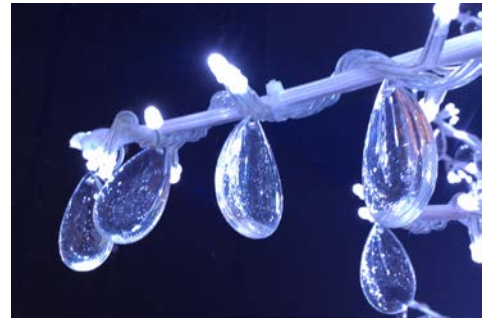

Crystal Tree

The twinkling CRYSTAL TREES are a must to add beauty and interest to any space.

Item #	Description	Size	# lights	Watts	Weight
60-200-090-CWTW	Crystal Tree - CW with Twinkle	9'	2016		390

Sandstone Ball Ornaments