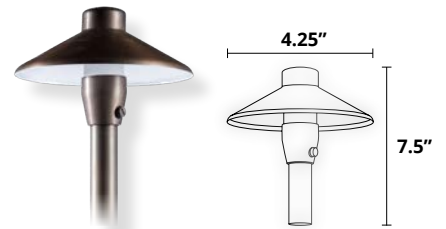

6" Decorative Area Hat
(D6AREA-HAT)

Weathered Brass Bi-Pin⁵ Path Hat
Variable Mounting Stems⁶ Available

7" Path Light Hat
(7PTH-HAT)

Weathered Brass Bi-Pin⁵ Path Hat
Variable Mounting Stems⁶ Available

8.5" Two-Tiered Area Light