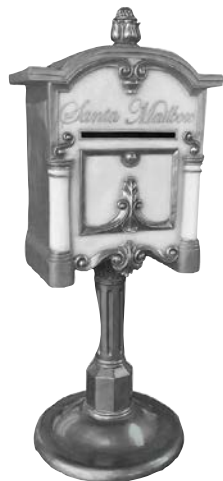

Mailbox
Red: 58-2505-0003
White: 58-2505-0003-1
68" x 28" x 26"

Clock
Red: 58-2505-0004
White: 58-2505-0004-1
62" x 24" x 24"

Elves

These Elves add fun and whimsy to every display. Made of hardy fiberglass and painted with fade and chip resistant automotive paint help them withstand the harsh winter weather and delight kids, and everyone who is young at heart, for years to come.