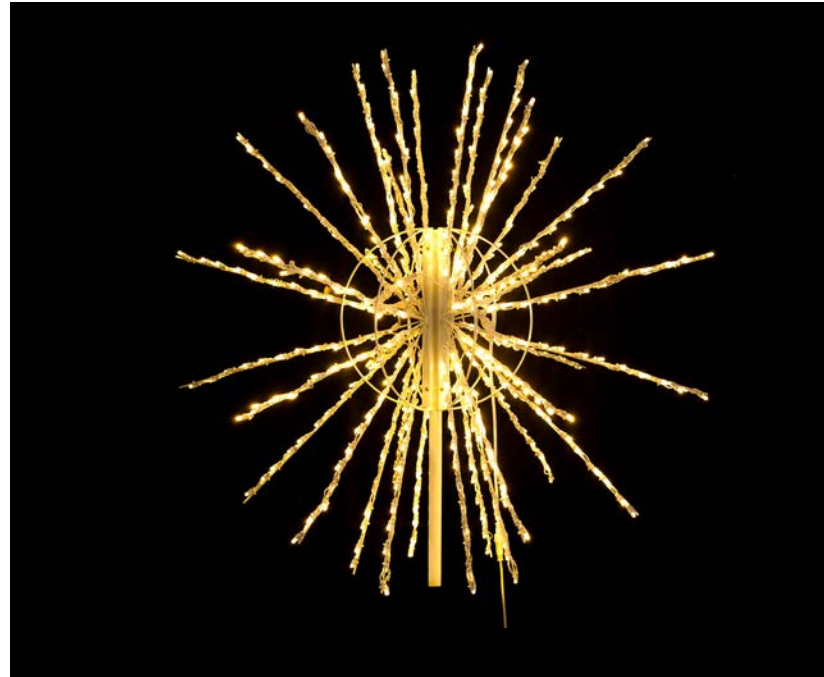

Tree Toppers

Item #	Description	Size
79-012-048	Star Tree Topper	48"
79-011-048	Starburst Tree Topper	48"
79-010-048	Bethlehem Star Tree Topper	48"
REDRIBBONTT-4	Red Ribbon Tree Topper	48"