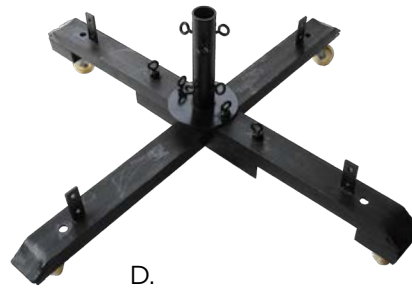

Tree Stands and Platforms

A.

B.

D.

C.

E.

	Item #	Description	Size	Tree Size
A	55-1000	Antique Gold Tree Pot	17" x 20.5"	up to 8'
B	56-S27-RU	Rolling Tree Stand	27"	7.5' to 8'
C	56-S30-RU	Rolling Tree Stand	30"	9' to 10'
D	56-S34-RU	Rolling Tree Stand	34"	12' to 14'
E	56-S27-N	Wooden Tree Stand	27"	7.5' to 8'