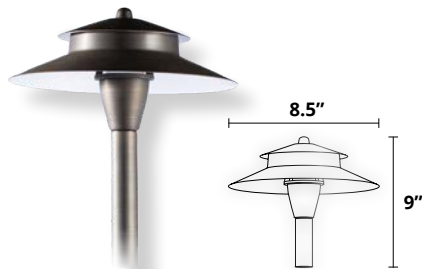

8.5" Two-Tiered Area Light

Weathered Brass (8.5AREA-WB)
Die-Cast Path Light
18" Stem Included
(Bi-Pin Sold Separately)