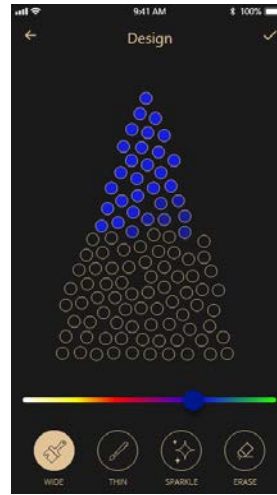

Mapping

Map your creations and apply your effects

Effects

Personalize your installation with the Twinkly App

Grouping

Apply effects to LEDs managed by different controllers

Twinkly PRO Addressable LEDs & Colors