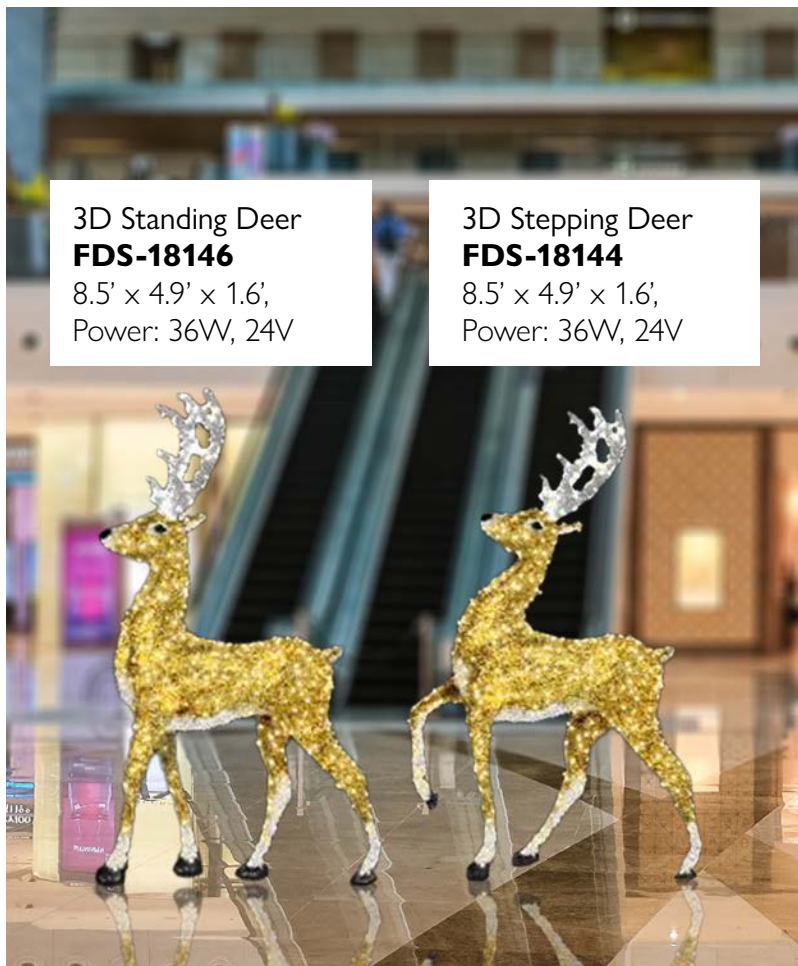

FDS-21100.450
14.8' x 12.8' x 11.8',
Power: 160W, 24V

3D Cartoon Deer With Scarf
FDSS-21122.SC
9.8' x 4.9' x 6.2',
Power: 52W, 24V

3D Cartoon Deer Stepping With Hat
FDSS-21123.HAT
7.1' x 4.9' x 3',
Power: 40W, 24V

Reindeers

Choose from our unique collection of Reindeer motifs that compliment your spaces and bring them to life!

3D Stepping Deer
FDSS-18141
8.5' x 4.9' x 1.6',
Power: 36W, 24V

3D Standing Deer
FDSS-18140
8.5' x 4.9' x 1.6',
Power: 36W, 24V

3D Standing Deer
FDS-18146
8.5' x 4.9' x 1.6',
Power: 36W, 24V

3D Stepping Deer
FDS-18144
8.5' x 4.9' x 1.6',
Power: 36W, 24V

3D Reindeer Arch
FDS-21163 14.8' x 18' x 2.5'
Power: 208W, 24V

Branch Tree

FDS-123008.WH