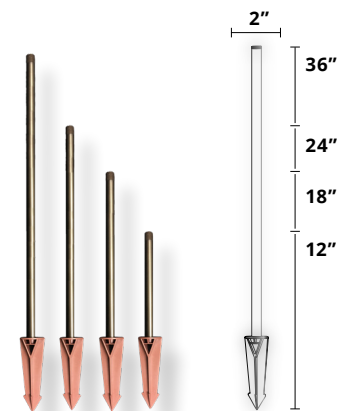

Path Light Stems

**(NTDSTEM12, NTDSTEM18,
NTDSTEM 24, NTDSTEM36)**

Weathered Brass with
Ground Stake Attached
(Bi-Pin & Hats Sold Separately)