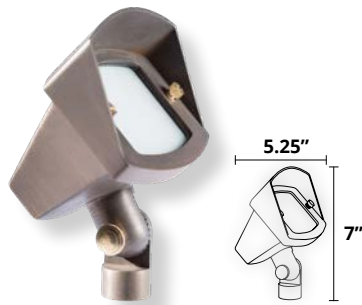

Cast Brass Wash Light

(WASH-WB)
Cast Brass MR16¹ or Bi-Pin⁵ Wash Light
PVC Ground Stake with Brass Lock Ring