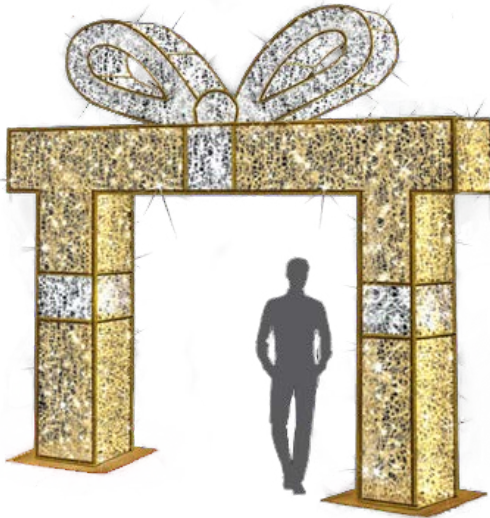

Walk-throughs

Christmas Walkthroughs for the whole family to enjoy. Explore our different models, each with unique characteristics!

3D Gift Box
Walk Through
FDS-21177
13.1' x 13.8' x 1.5'
Power: 176W, 24V