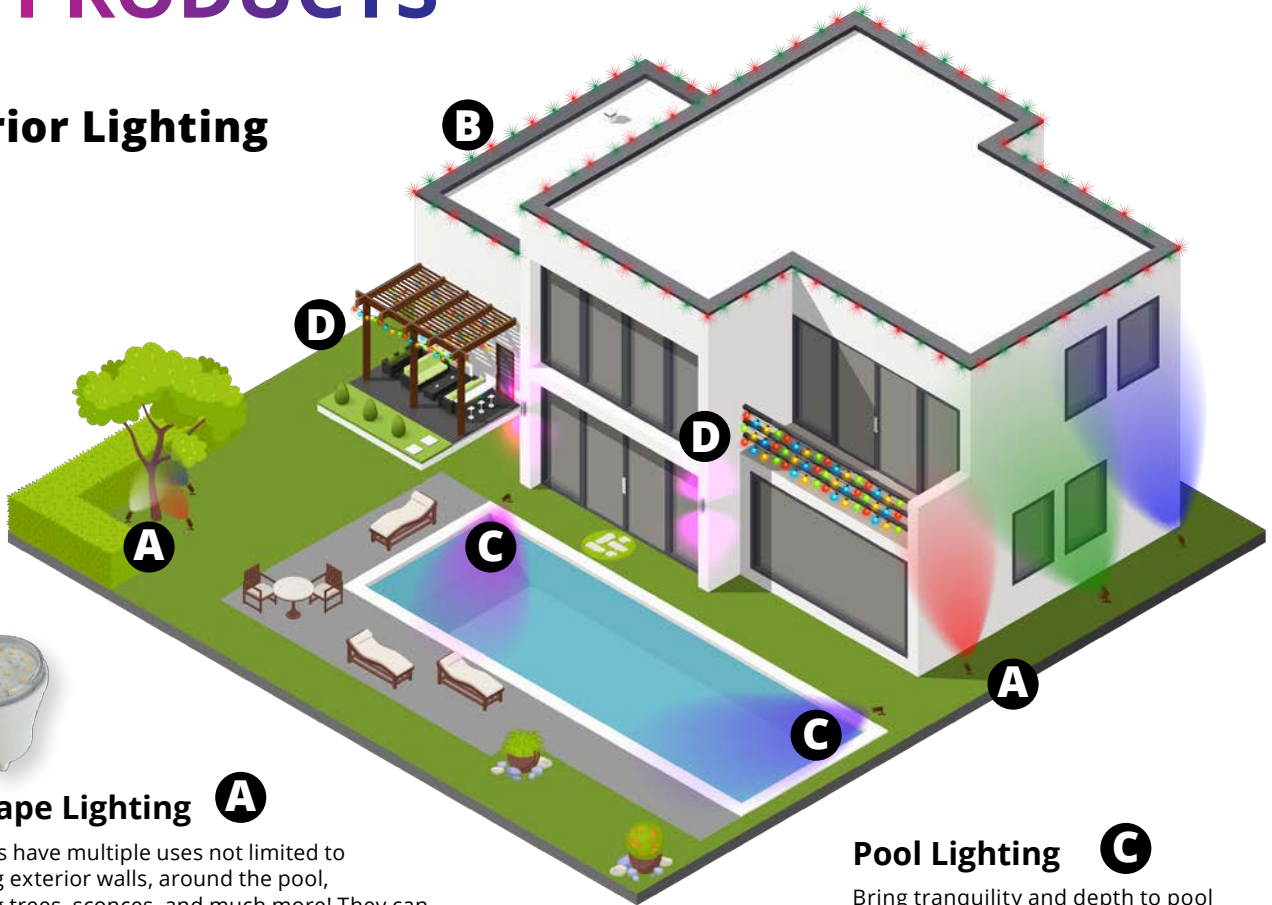

Our Decor Smart technology is constantly improving. We are continuously looking for ways to use Decor Smart to help you create the outdoor lighting experience you've always dreamed of. Download our Decor Smart App to control, schedule, and change the colors all of your Decor Smart Lights with the push of a button.

CONTROL WITH DECOR SMART APP

The Decor Smart app gives you full control of your Decorsmart bulbs as well as your Permalites® 365 system. The app provides you with the ability to control your lights in many ways. Never worry about turning your system on or off when you use the app to set a timer for your lights. Set them to automatically turn on at sunset and turn off at sunrise.

Decor Smart

EFFECTS

Select the perfect color pattern from a wide range of effects for events that bring your city together!

RGBW SLIDERS

Searching for a specific color to display? The RGBW sliders makes it simple to adjust to the perfect mood!

COLOR PICKER

Check out the built-in Color Picker to select from the millions of colors available!

A UNIVERSE OF PRODUCTS

Exterior Lighting

Landscape Lighting **A**

MR16 lamps have multiple uses not limited to illuminating exterior walls, around the pool, highlighting trees, sconces, and much more! They can be installed in our SPOT-WB or our other fixtures.