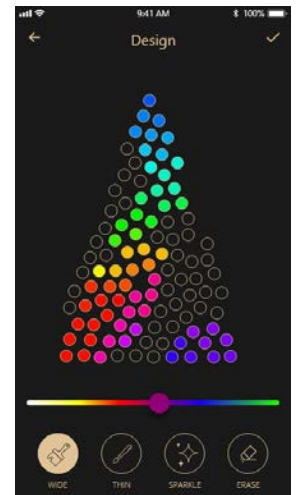

Mapping

Map your creations and apply your effects

Effects

Personalize your installation with the Twinkly App

Grouping

Apply effects to LEDs managed by different controllers

Twinkly PRO Addressable LEDs & Colors