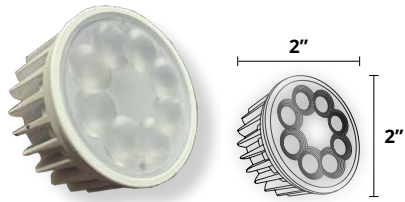

Smart RGBW LED MR16
SMALL
(DS-RGBMR16SMSW-A)
Bluetooth Compatible