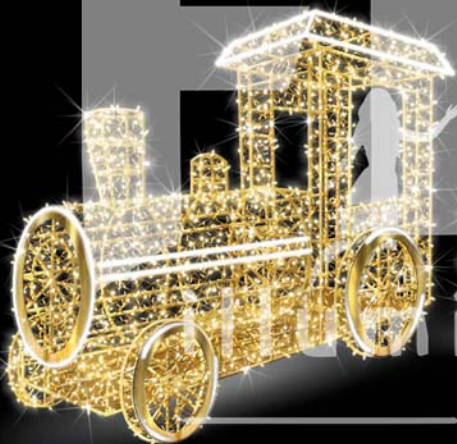

Train

21130

21130

H: 7,5"
L: 21,3"
W: 3,9"
P: 199W
TP: 3D
V: 24V
PS:

*With or without
gift boxes*

*Gift boxes can be added upon request.

Air Balloons

18119