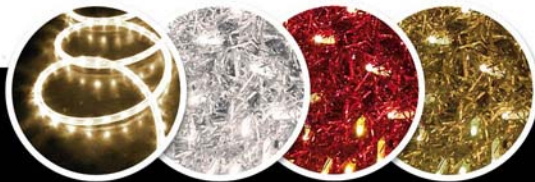

21140

H: 9,8'
L: 6,6'
W: 4,5'
P: 72W
TP: 3D
V: 24V
PS: ☒

*Cushions can be made in any color upon request.