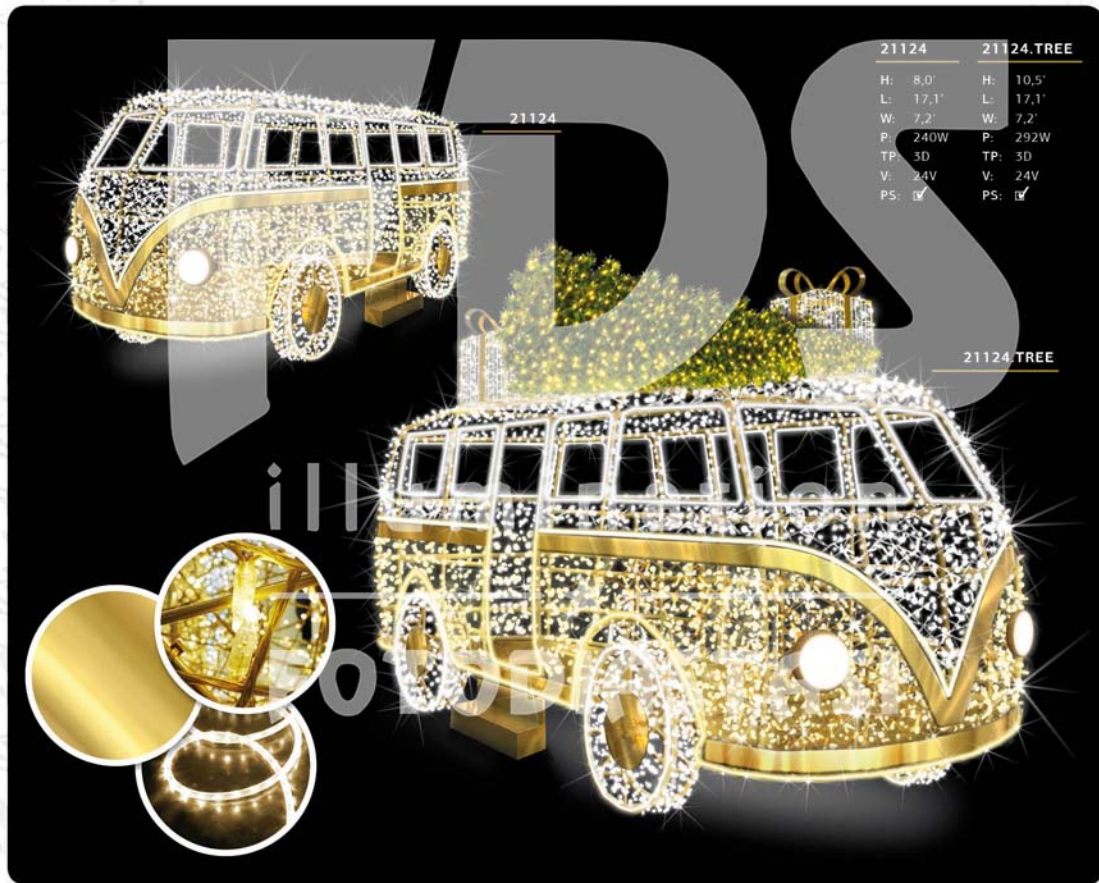

Christmas Van

21124

21124

21124.TREE

H: 8,0'	H: 10,5'
L: 17,1'	L: 17,1'
W: 7,2'	W: 7,2'
P: 240W	P: 292W
TP: 3D	TP: 3D
V: 24V	V: 24V
PS: ☒	PS: ☒

21124.TREE