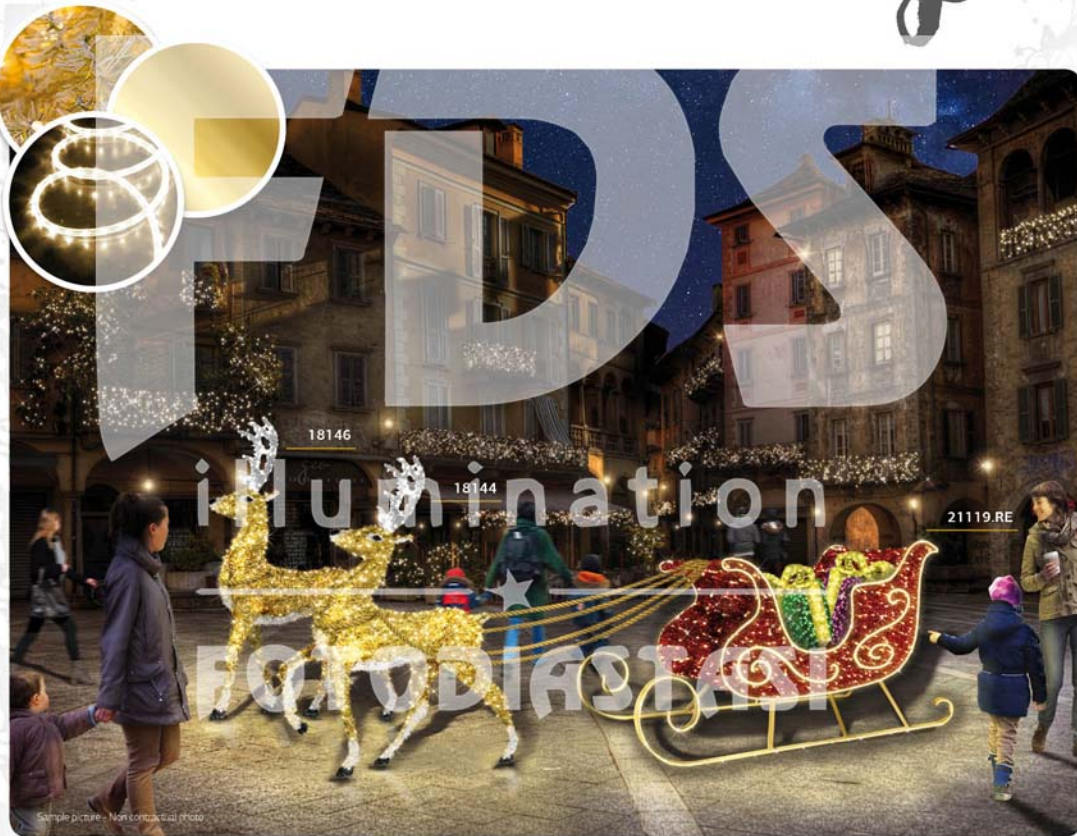

Reindeers & Sleigh

3D MOTIFS